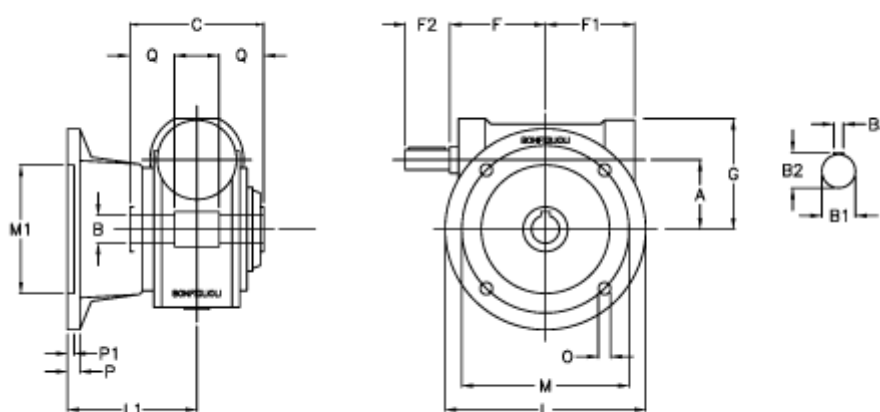

Article number: 3901130030400

Description: Worm gear with solid input shaft
VF 130F-30-HS

Measures

a	= 130.0	F1 = 154	P = 20
B	= 45	F2 = 60	P1 = 18
B1	= 30	g = 195	Q = 52.5
B2	= 33.0	L = 310	
B3	= 8	L1 = 245.0	
C	= 165	m = 220	
Description	= VF 130F-xx-HS	M1 = 191	
F	= 160.0	O = 16.0	